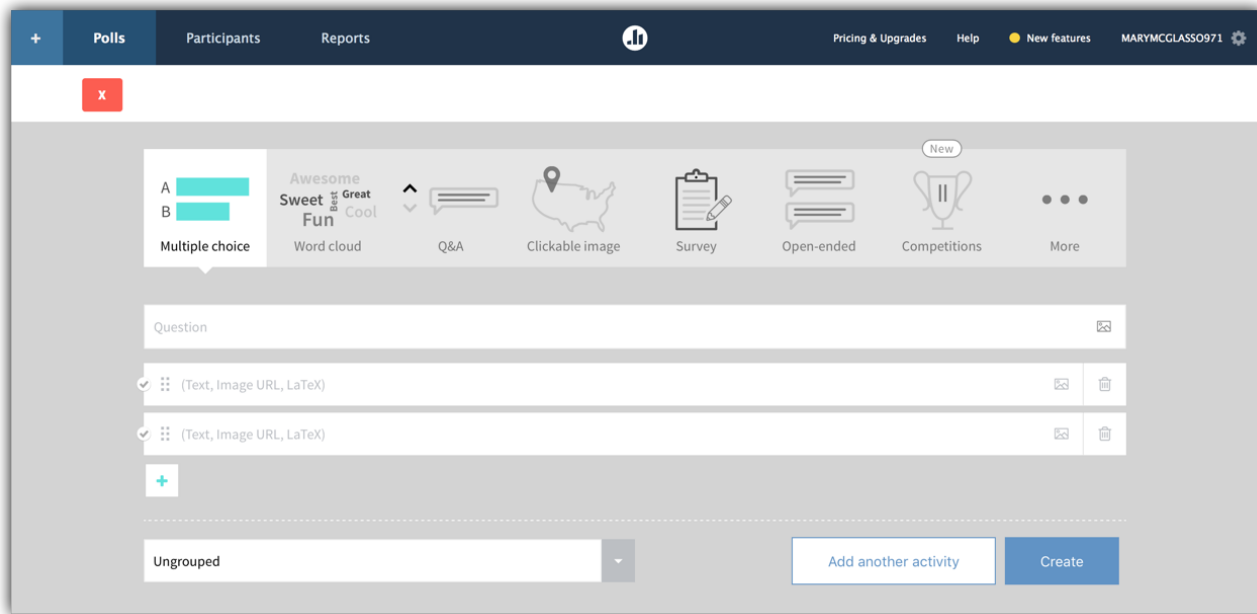

4. ... and that's it! You are immediately ready to start creating your first Poll!

ONE LAST THING...

Just so you know, you can check under "Pricing & Upgrades" to view the features of the free (HigherEd) version of PollEverywhere:

Business & non-profit plans   K-12 plans   **Higher-ed plans**

Higher education plans

Over 100,000 Educators use Poll Everywhere in their classrooms and lecture halls

	Higher-Ed Free	Student Pays	Instructor	Institution-wide
	Free	$14 year per student	$349 semester	Custom
	Current Plan	Upgrade	Upgrade	Contact us
Responses per poll Explain	40	Limit based on class-size	400	Custom
Choose your username	-	✓	✓	✓
PowerPoint	✓	✓	✓	✓